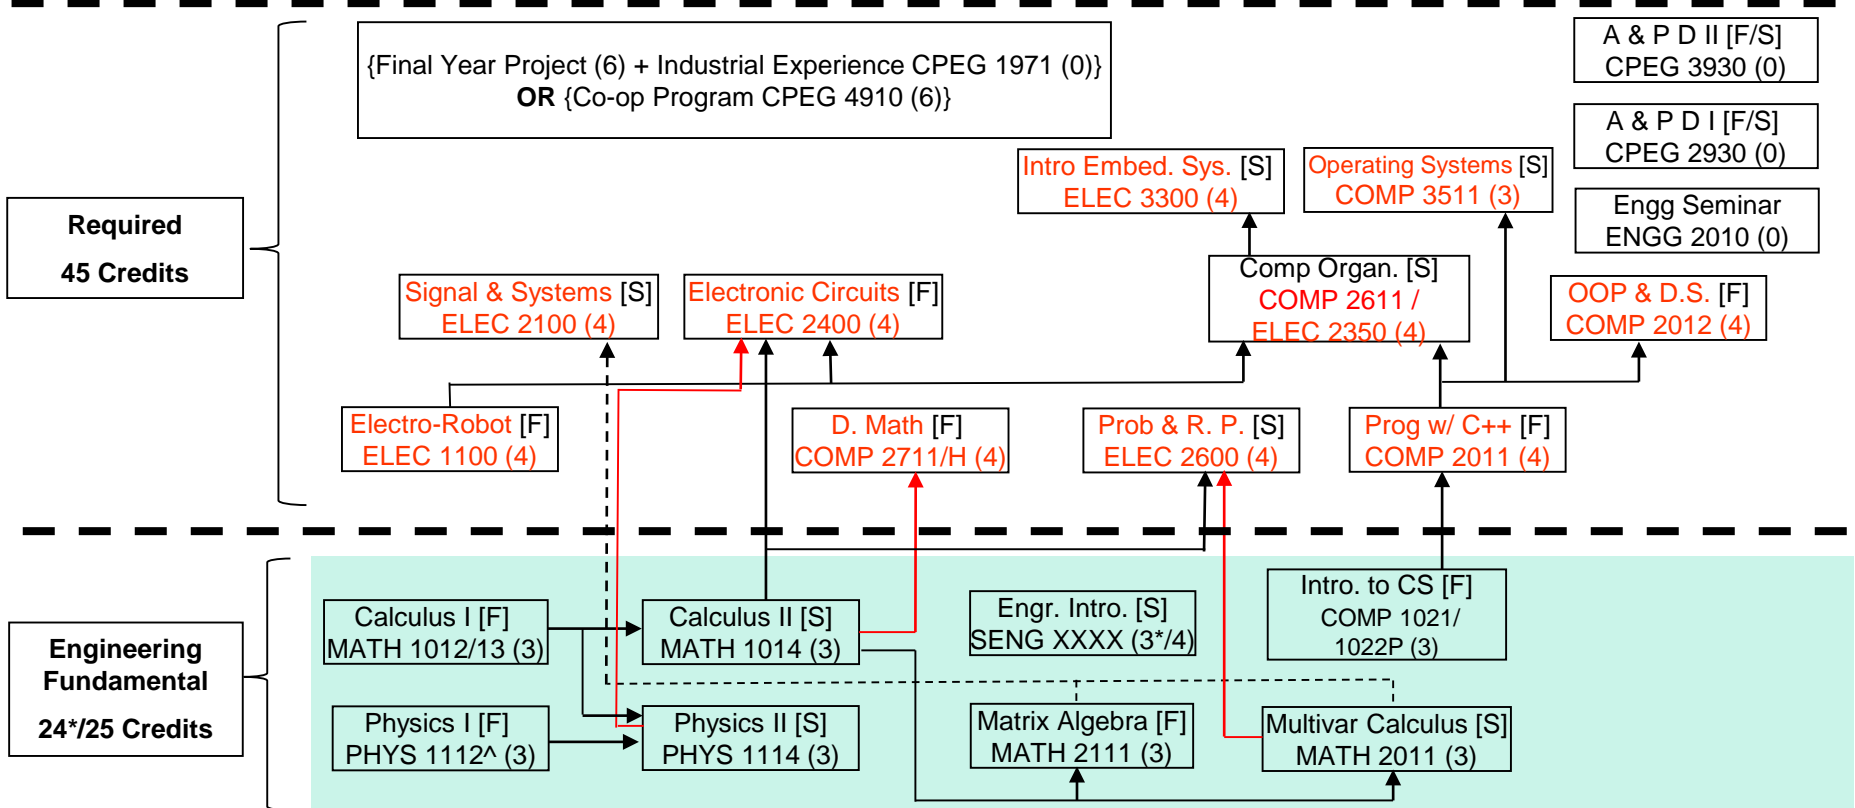

CPEG Curriculum Structure

All courses below count to your MCGA

Fall Offering : PURPLE
 Spring Offering : BLUE
 Offering in Both terms : RED

→ Pre-requisite
 → Co-requisite
 - -> OR

Multiple input arrows: AND
 (): No. of credit
 [F]: Recommended to take in Fall
 [S]: Recommended to take in Spring

Total Credits
 30 (Common Core) +
 24* (Engg Fundamental) +
 45 (Required) +
 15 (Elective)
 = 114 Credits
 * min taken

Last Update : 7 Jul 2024

Elective
 15 Credits

Required
 45 Credits

Engineering Fundamental
 24*/25 Credits

^ Students without Level 3 or above in HKDSE 1/2x OR in HKDSE 1x Physics are required to take PHYS 1101 first